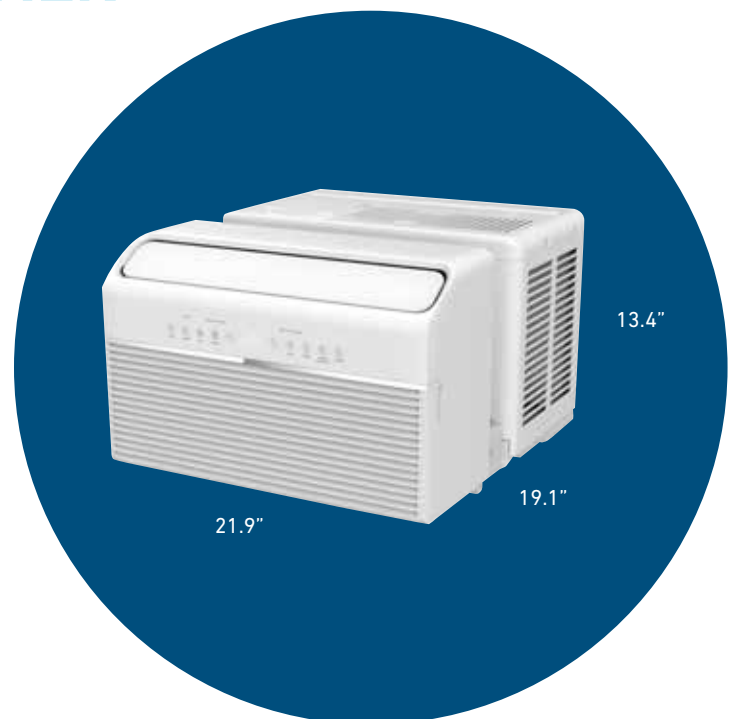

U-SHAPED AIR CONDITIONER

Open the Window for Fresh Air

Introducing the first-ever U-shaped Inverter Window Air Conditioner that allows you to open or close your window while the unit is installed. The innovative design makes installation very easy, and the ability to close the window isolates the noise outside, making it ultra-quiet. The U-shaped air conditioner works with Google Assistant and Amazon Alexa, so you can control with voice commands. Or, control with your Smartphone from anywhere with the iOS or Android app.

Quick & Easy Installation: It includes a quick-snap bracket and can be installed in 3 simple steps.

Long-distance Airflow up to 20 feet: The strong airflow allows you to feel the cold air up to 20 feet away.

U-SHAPED AIR CONDITIONER

3-Step Quick & Easy Installation

Installation can be done in 3 simple steps: install the (included) quick-snap bracket, set the unit on the bracket, and secure the sidearms.

Min. Max. Window Opening Width: 22"/36"
Minimum Window Opening Height: 13.75"

42
The window makes
the house outside

Features

Model Number	MAW08V1QWT
Dimensions	21.9" W x 19.17" D x 13.46" H
Weight	53.13 Lbs
Cooling Capacity	8,000 BTU
Room Size	Up to 350 sq.ft.
Airflow (CFM) Roomside (hi low)	202.94/141.18/111.76 CFM
Refrigerant	R32
Certifications and Listings	UL, CEC, DOE, ES
Cooling Modes	Auto, Cool, Dry, Fan
Fan Speeds	Auto, High, Med, Low
Delay Timer	Yes
Filter Type	Washable, Removable
Clean Filter Indicator Light	Yes
Remote Control	Yes
Control Type	Electronic
Wi-Fi Ready	Yes
Smartphone App	Yes
Amazon Alexa Compatible	Yes
Google Assistant Compatible	Yes
Energy Saver Function	Yes
Sound Performance(Hi/Mi/Lo)	47/42/38 dB(A)
Warranty	1 Year