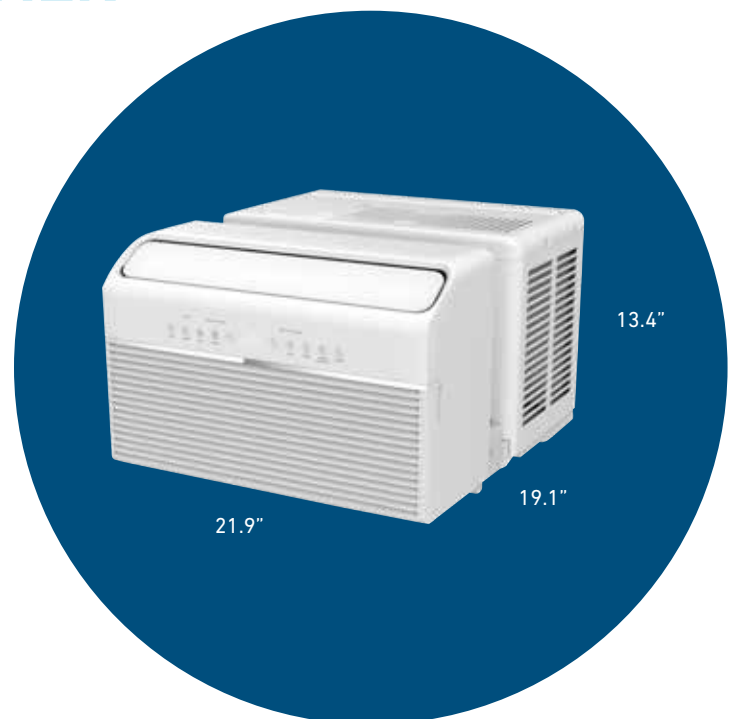

## U-SHAPED AIR CONDITIONER

### Open the Window for Fresh Air

Introducing the first-ever U-shaped Inverter Window Air Conditioner that allows you to open or close your window while the unit is installed. The innovative design makes installation very easy, and the ability to close the window isolates the noise outside, making it ultra-quiet. The U-shaped air conditioner works with Google Assistant and Amazon Alexa, so you can control with voice commands. Or, control with your Smartphone from anywhere with the iOS or Android app.

**Quick & Easy Installation:** It includes a quick-snap bracket and can be installed in 3 simple steps.

**Long-distance Airflow up to 20 feet:** The strong airflow allows you to feel the cold air up to 20 feet away.

# U-SHAPED AIR CONDITIONER