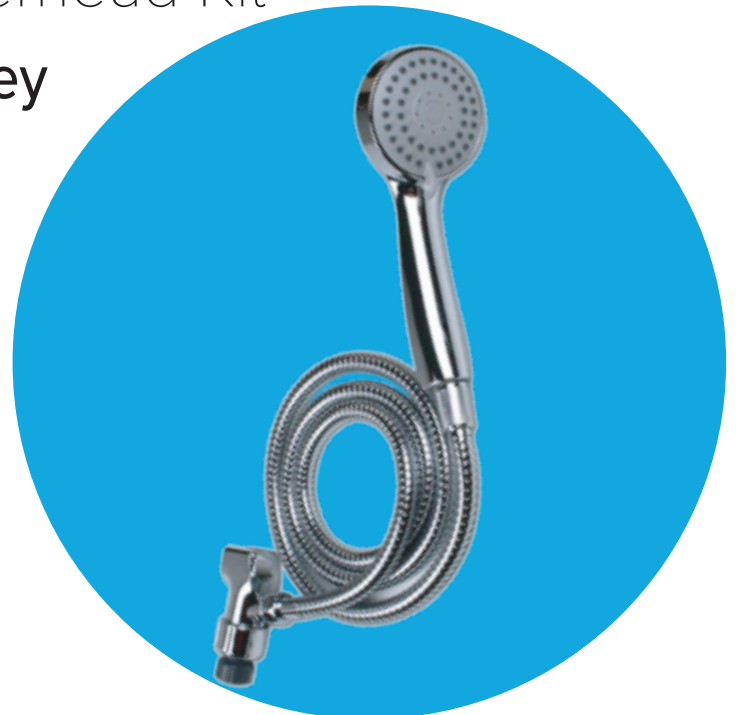

WATER CONSERVATION

Low Flow Hand Held Showerhead Kit

Conserve Water and Save Money

High-efficiency showerhead kit use on average less than half the water of a standard showerhead while maintaining a powerful flow. This saves both water and the energy used to heat water.

Low-Flow High-Efficiency Showerheads help you save water and reduce your electricity bill without compromising the water pressure you are used to! Designed to give you three great shower settings: enjoy saturating, massage, bubble and combination spray.

Easy to install

WATER CONSERVATION

Low Flow Hand Held Showerhead Kit

- 1.5GPM Low Flow Hand Held Shower Head
- 4 Functions: Saturating, Massage, Bubble and Combo Spray
- Rubber Washers & Teflon Thread Tape included
- Meet ANSI/ASME A12.18.1M standards
- Fit Most Standard Shower Arms
- Flexible Shower Hose & Bracket included

Model	Flow Rate GPM	IP Thread	Functions	Application Bathroom	Application Kitchen	Finish	Warranty Years	Case Quantity
1.5GPM Hand Held Showerhead	1.5	1/2"	4	●		Chrome	1	24