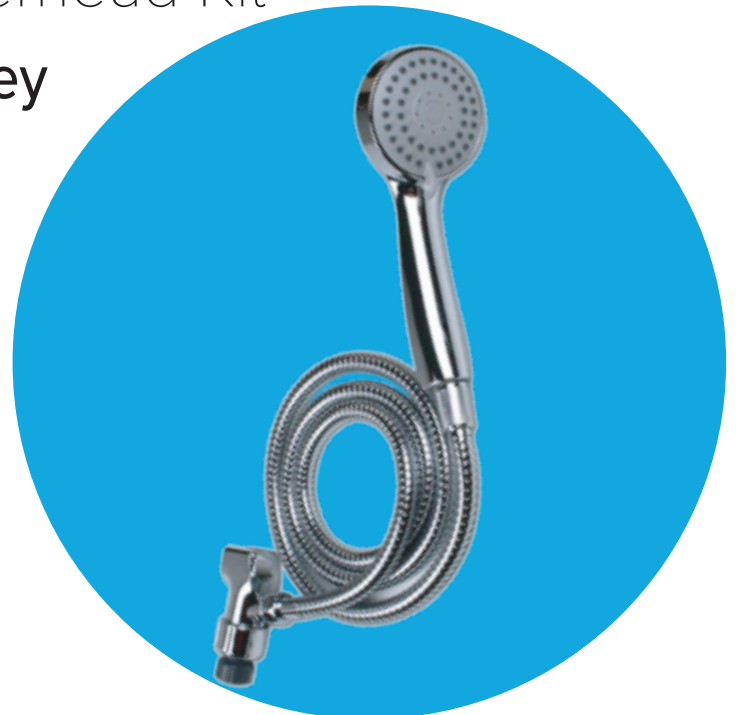

WATER CONSERVATION

Low Flow Hand Held Showerhead Kit

Conserve Water and Save Money

High-efficiency showerhead kit use on average less than half the water of a standard showerhead while maintaining a powerful flow. This saves both water and the energy used to heat water.

Low-Flow High-Efficiency Showerheads help you save water and reduce your electricity bill without compromising the water pressure you are used to! Designed to give you three great shower settings: enjoy saturating, massage, bubble and combination spray.

**Easy
to
install**

WATER CONSERVATION

Low Flow Hand Held
Showerhead Kit

- 1.5GPM Low Flow Hand Held Shower Head
- 4 Functions: Saturating, Massage, Bubble and Combo Spray
- Rubber Washers & Teflon Thread Tape included
- Meet ANSI/ASME A12.18.1M standards
- Fit Most Standard Shower Arms
- Flexible Shower Hose & Bracket included

Model	Flow Rate GPM	IP Thread	Functions	Application Bathroom	Application Kitchen	Finish	Warranty Years	Case Quantity
1.5GPM Hand Held Showerhead	1.5	1/2"	4	●		Chrome	1	24