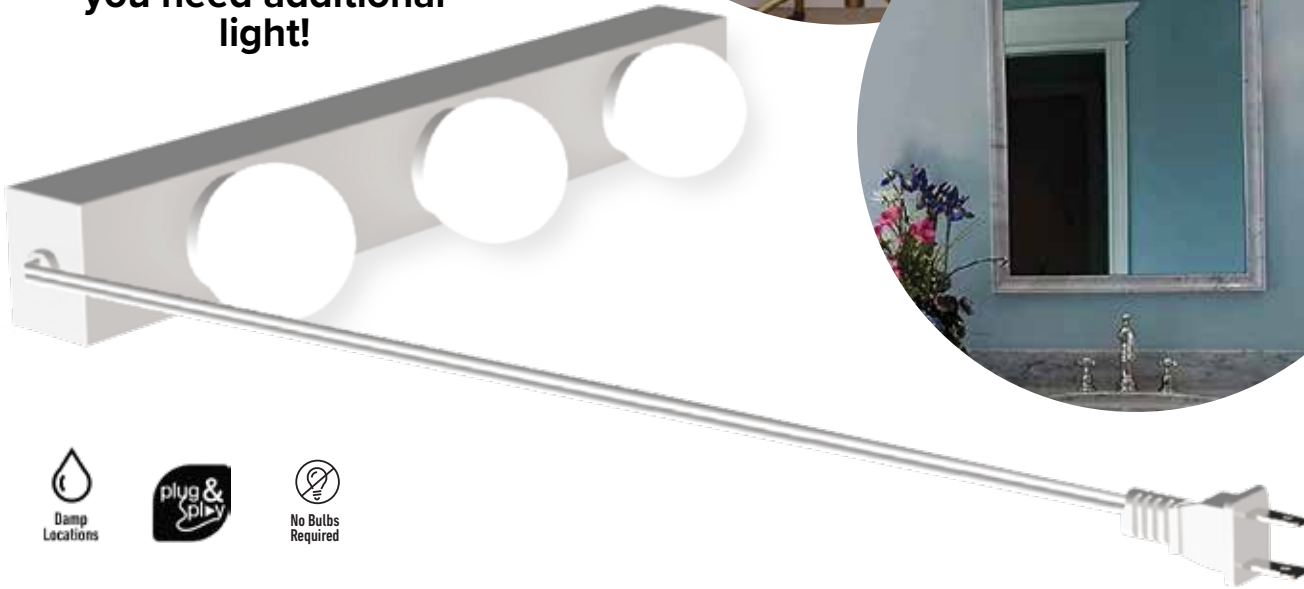

Plug & Play LED Fixture

5ft cord for use anywhere you need additional light!

FIXTURES LED Globe Fixture

With integrated LED technology, this multi-purpose fixture requires no assembly or maintenance and is packaged with double-sided tape and screws for simple installation. Simply plug it in and bring brightness to any room in your home.

Model	Lumens	CCT	UL Location Rating	Rated Life Hours	Warranty Years	Weight	Dimensions	Cord Length	Color/Finish	ENERGY STAR
15W Globe Fixture	1350	●	Damp	50K	5	350g	16" x 2.16" x 2.95"	5ft	White	●

● 2700K ● 3000K ● 4000K ● 5000K