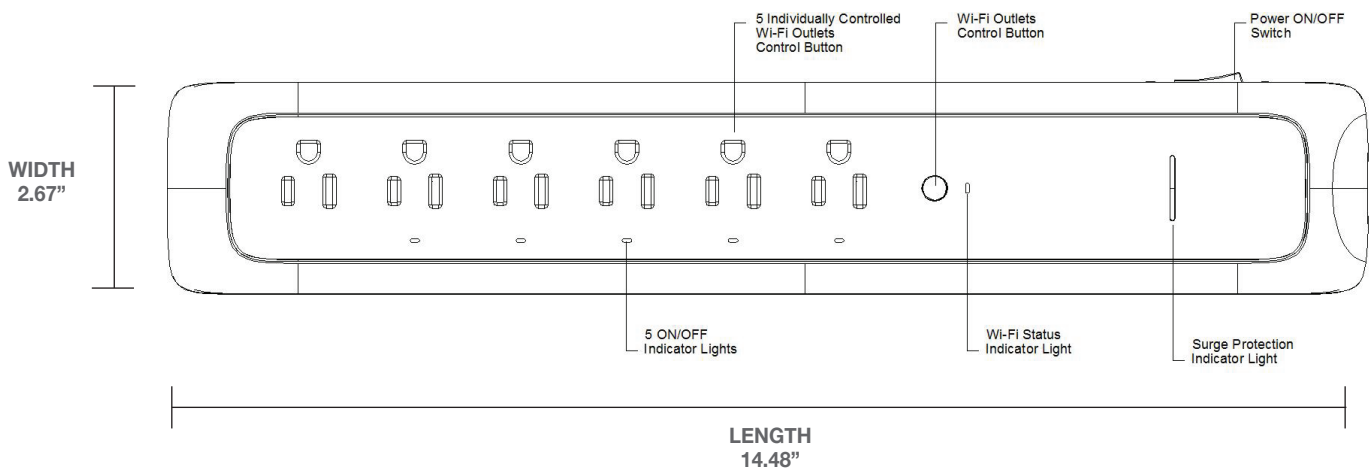

DETAILED DIMENSIONS

PRODUCT SPECIFICATIONS

General	
Input	125 VAC, 15 A
Rating	15A 125VAC 60Hz 1875W
Standby Power	<0.5W
Surge Protection	490/980/1225 Joules
Material	UL 94-V0 Flame Retardant PC
UL Clamping Voltage	700V L-N
Weight	520g+/-10%
Dimensions (L X W X H)	14.48"x 2.67" x 1.18"
Cable	SJT 14AWG/3C 36 inches
Operating Temperature	-20-40°C
Warranty	
Warranty	1 year
Certifications	
Certifications	FCC, ETL/cETL