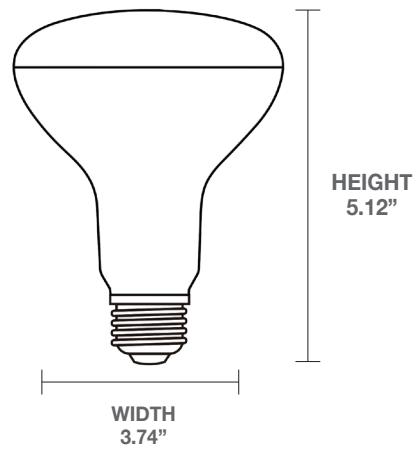

Smart Home - SMART 8W BR30

Control your lighting from anywhere with this WiFi-enabled LED bulb. Use Amazon Alexa or Google Assistant to control these Smart bulbs within the home, and their WiFi capabilities also permit entirely remote operation from anywhere in the world.

PRODUCT SPECIFICATIONS

Wattage	8W
Incandescent Equivalent	65W
Voltage	120V
Lumens	670
Bulb Shape	BR30
CCT	2700K
CRI	80
Base	E26
Material	Plastic
UL Location Rating	Damp
Rate Life Hours	25000
Dimmable	Yes (app only)
Standard	ETL
Warranty	3 Years

DETAILED DIMENSIONS

FEATURES

- WiFi and voice enabled
- Control with app or voice assistant
- Works with Google Assistant and Amazon Alexa

MODEL INFORMATION

MODEL NUMBER	CASE QTY
8W/BR30/SMART1	24

1-877-255-0004 | info@greenliteusa.com

www.greenliteusa.com

V1 - 012725