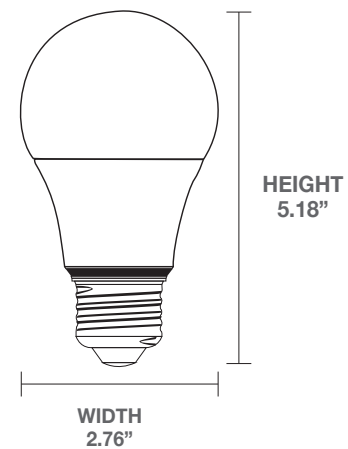

DETAILED DIMENSIONS

FEATURES

- WiFi and voice enabled
- Control with app or voice assistant
- Works with Google Assistant and Amazon Alexa

MODEL INFORMATION

MODEL NUMBER	CASE QTY
11W/OMNI/SMART1	24

1-877-255-0004 | info@greenliteusa.com

www.greenliteusa.com

V1 - 012725