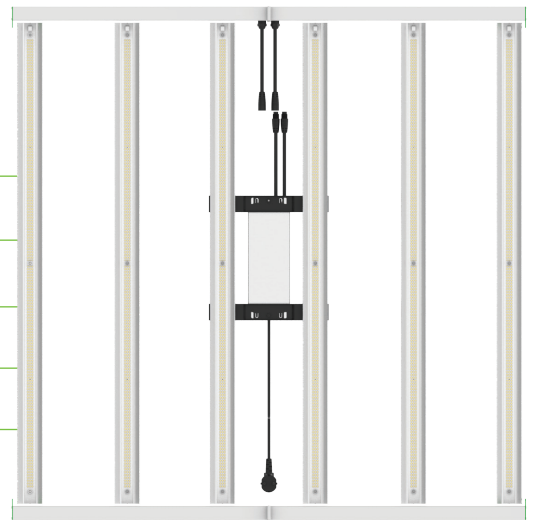

LED Lighting - HORTICULTURE LED LIGHT

Elevate your cultivation experience with this complete 720W horticulture light kit! Maximize yields with high-intensity illumination, 0-10V dimming, and easy daisy-chaining. Includes 2 lifting ropes and 2 cable wires for easy installation. Efficient operation, wide temperature range, and a 5-year warranty make this the ultimate grow light investment.

- Explosive Growth: 720W power for maximum yields
- Precision Control: 0-10V dimming for customized light levels
- Effortless Scalability: Daisy-chain multiple units for expanded coverage
- Ultimate Efficiency: High power factor for lower operating costs
- Built to Last: Durable with a 5-year warranty

Includes:

- 2 pcs lifting rope
- 2 pcs cable wire
- Connector for daisy chain

Achieve Maximum Yields

Precise dimming and full-spectrum output ensure optimal growth for every stage of your plants' development.

DETAILED DIMENSIONS

FULL SPECTRUM + IR

PRODUCT SPECIFICATIONS

Technical Specifications

Light Source	LED
Spectrum	Full Spectrum + IR
Input Power	720W
Input Voltage	120-277V
PPF	1971 $\mu\text{mol/s}$ @100%
Dimming Control	0-10V Dimming
Daisy Chain Port	RJ-12
Mounting Height	12-24 Inches above canopy
Power Factor	> 0.9
Thermal Management	Passive
Working Temperature	-4°F to 86°F
Diode Lifetime	50000 HOURS
Heatload per fixture	2455 BTU