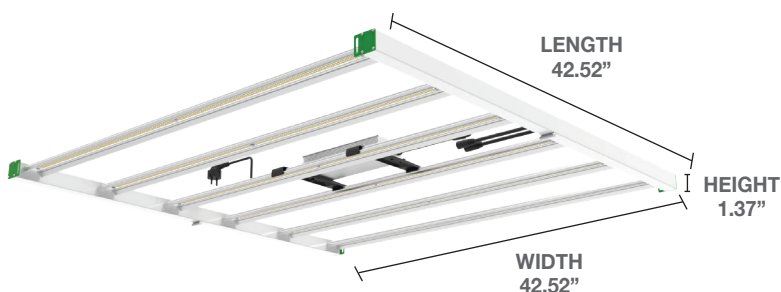

LED Lighting - HORTICULTURE LED LIGHT

Elevate your cultivation experience with this complete 720W horticulture light kit! Maximize yields with high-intensity illumination, 0-10V dimming, and easy daisy-chaining. Includes 2 lifting ropes and 2 cable wires for easy installation. Efficient operation, wide temperature range, and a 5-year warranty make this the ultimate grow light investment.

Includes:

- 2 pcs lifting rope
- 2 pcs cable wire
- Connector for daisy chain

Achieve Maximum Yields

Precise dimming and full-spectrum output ensure optimal growth for every stage of your plants' development.

DETAILED DIMENSIONS

FULL SPECTRUM + IR

PRODUCT SPECIFICATIONS

Technical Specifications

Light Source	LED
Spectrum	Full Spectrum + IR
Input Power	720W
Input Voltage	120-277V
PPF	1971 $\mu\text{mol/s}$ @100%
Dimming Control	0-10V Dimming
Daisy Chain Port	RJ-12
Mounting Height	12-24 Inches above canopy
Power Factor	> 0.9
Thermal Management	Passive
Working Temperature	-4°F to 86°F
Diode Lifetime	50000 HOURS
Heatload per fixture	2455 BTU