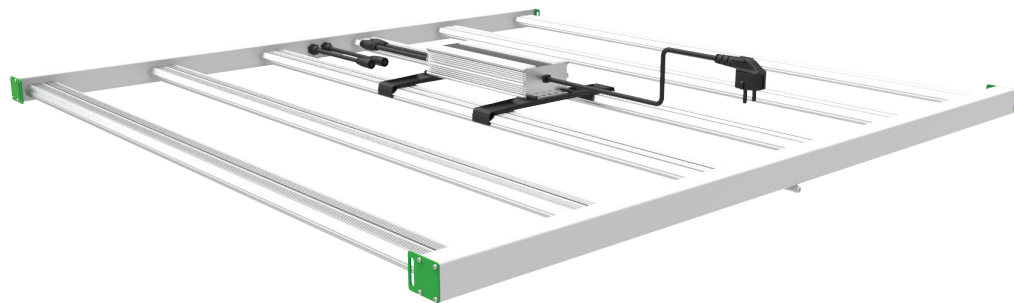

LED Lighting - HORTICULTURE LED LIGHT

Elevate your cultivation experience with this complete 720W horticulture light kit! Maximize yields with high-intensity illumination, 0-10V dimming, and easy daisy-chaining. Includes 2 lifting ropes and 2 cable wires for easy installation. Efficient operation, wide temperature range, and a 5-year warranty make this the ultimate grow light investment.

- Explosive Growth: 720W power for maximum yields
- Precision Control: 0-10V dimming for customized light levels
- Effortless Scalability: Daisy-chain multiple units for expanded coverage
- Ultimate Efficiency: High power factor for lower operating costs
- Built to Last: Durable with a 5-year warranty

Includes:

- 2 pcs lifting rope
- 2 pcs cable wire
- Connector for daisy chain

Achieve Maximum Yields

Precise dimming and full-spectrum output ensure optimal growth for every stage of your plants' development.

DETAILED DIMENSIONS

FULL SPECTRUM + IR

PRODUCT SPECIFICATIONS

Technical Specifications

Light Source	LED
Spectrum	Full Spectrum + IR
Input Power	720W
Input Voltage	120-277V
PPF	1971 $\mu\text{mol/s}$ @100%
Dimming Control	0-10V Dimming
Daisy Chain Port	RJ-12
Mounting Height	12-24 Inches above canopy
Power Factor	> 0.9
Thermal Management	Passive
Working Temperature	-4°F to 86°F
Diode Lifetime	50000 HOURS
Heatload per fixture	2455 BTU