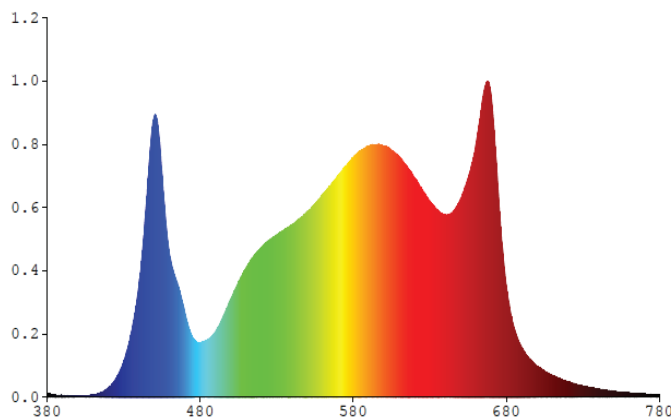

DETAILED DIMENSIONS

FULL SPECTRUM + IR

PRODUCT SPECIFICATIONS

Technical Specifications

Light Source	LED
Spectrum	Full Spectrum + IR
Input Power	720W
Input Voltage	120-277V
PPF	1971 $\mu\text{mol/s}$ @100%
Dimming Control	0-10V Dimming
Daisy Chain Port	RJ-12
Mounting Height	12-24 Inches above canopy
Power Factor	> 0.9
Thermal Management	Passive
Working Temperature	-4°F to 86°F
Diode Lifetime	50000 HOURS
Heatload per fixture	2455 BTU