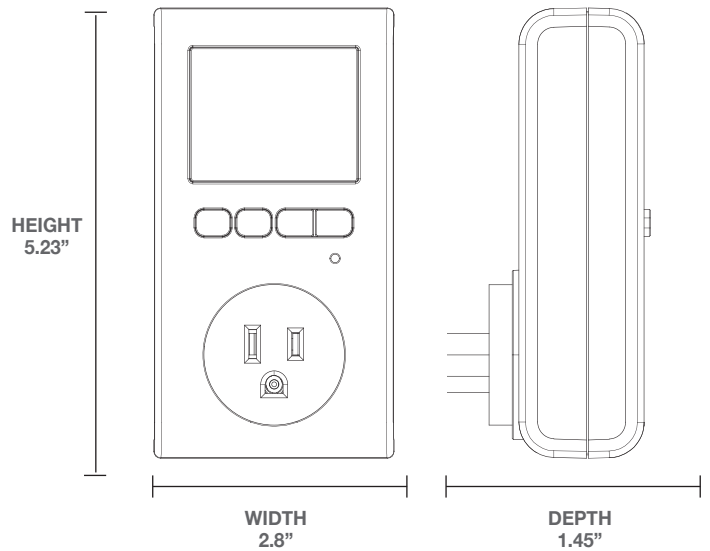

Smart Home - HOME ENERGY MONITOR

Take control of energy consumption with the Greenlite Home Energy Monitor. This powerful and versatile device provides real-time insights into electricity usage, helping identify energy hogs and reduce costs.

PRODUCT SPECIFICATIONS

Rated Voltage	125V
Max Load	1875W
Amperage	15A
Ambient Temperature	0-40°C
Power Detection Range	4W ~ 1875W
Display	Large LCD with blue backlight
Data Memory	Up to 90 days
Battery Backup	Built-in rechargeable battery
Parameters Displayed	Time, costs, consumptions, output, voltage, current, frequency, power factor
Certifications	ETL, FCC
Warranty	1 Year

DETAILED DIMENSIONS

FEATURES

- Cost Calculation: Automatic, with two programmable tariff rates
- Easy-to-read LCD display
- Data backup (battery)
- 90-day memory
- User-friendly interface

MODEL INFORMATION