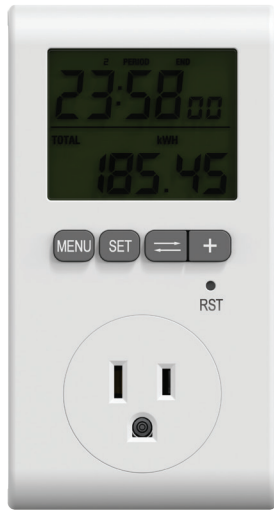

Smart Home - HOME ENERGY MONITOR

Take control of energy consumption with the Greenlite Home Energy Monitor. This powerful and versatile device provides real-time insights into electricity usage, helping identify energy hogs and reduce costs.

PRODUCT SPECIFICATIONS

Rated Voltage	125V
Max Load	1875W
Amperage	15A
Ambient Temperature	0-40°C
Power Detection Range	4W ~ 1875W
Display	Large LCD with blue backlight
Data Memory	Up to 90 days
Battery Backup	Built-in rechargeable battery
Parameters Displayed	Time, costs, consumptions, output, voltage, current, frequency, power factor
Certifications	ETL, FCC
Warranty	1 Year

DETAILED DIMENSIONS

FEATURES

- Cost Calculation: Automatic, with two programmable tariff rates
- Easy-to-read LCD display
- Data backup (battery)
- 90-day memory
- User-friendly interface

MODEL INFORMATION