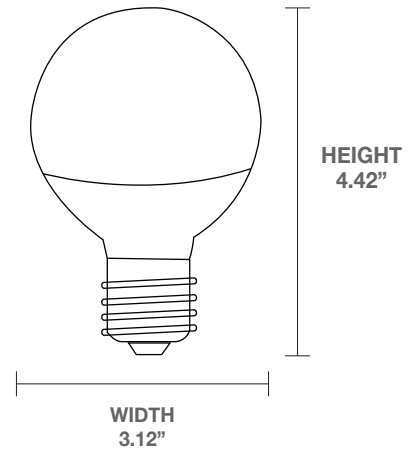

LED Lighting - 5W LED GLOBE

Globe-shaped bulbs are conventionally used for both household and commercial vanity fixtures, as well as other artistic applications where a spherical shape is more aesthetic.

PRODUCT SPECIFICATIONS

Light Source	LED
Bulb Shape	G25
Base	E26 Medium
CCT	3000K - Bright White
UL Location Rating	Damp
Warranty	3 Years
Certifications	cULus, RoHS

DETAILED DIMENSIONS

FEATURES

APPLICATIONS