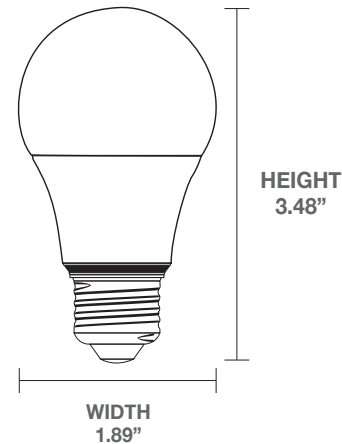

LED Lighting - 5.5W A15

A-15 type LED omni bulbs offer a cost-effective lighting solution. They deliver bright, long-lasting illumination while significantly reducing energy consumption. Apply these lights to your lamps, sconces, chandeliers, pendant fixtures, hanging fixtures, bedroom, bathroom, kitchen, post lights, fans, and more!

PRODUCT SPECIFICATIONS

Wattage	5.5W
Incandescent Equivalent	40W
Voltage	120V
Lumens	450
Bulb Shape	A15
CCT	3000K
CRI	80
Base	E26
Material	Plastic
UL Location Rating	Damp
UL Fixture Rating	Enclosed
Rate Life Hours	25000
Dimmable	Yes
Certifications	UL
Warranty	3 Years

DETAILED DIMENSIONS

FEATURES

-  Household and fan bulb
-  Instant On
-  Energy-saving LED

MODEL INFORMATION

MODEL NUMBER	CASE QTY
5.5W/OMNID/A15	48