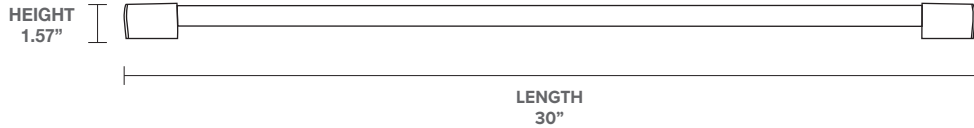

## LED Lighting - 14W LED SHOPLITE LINEAR

With integrated LED technology, this linear fixture requires no assembly or maintenance and is packaged with mounting and hanging hardware for simple installation. Simply plug it in and bring brightness to any room in your home.

### PRODUCT SPECIFICATIONS

Wattage	14W
Voltage/Current	120V 60Hz
Lumens	1500
Lifetime	50,000 hours
Color Temperature	4000K Cool White
Power Source	Plug-in
Control	Switch ON/OFF
Certifications	ETL
UL Location Rating	Damp
Warranty	5 years

### DETAILED DIMENSIONS

5 ft Cord