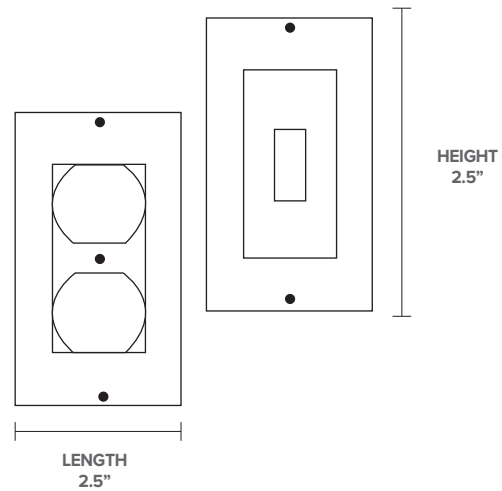

PRODUCT SPECIFICATIONS

Material	Foam
Application	Outlets and switches
Color	White

DETAILED DIMENSIONS

FEATURES

- Fits standard electric outlets and switches
- All-season draft stoppers reduce your energy bill
- Easy installation and removal
- Low-cost solution to seal out drafts