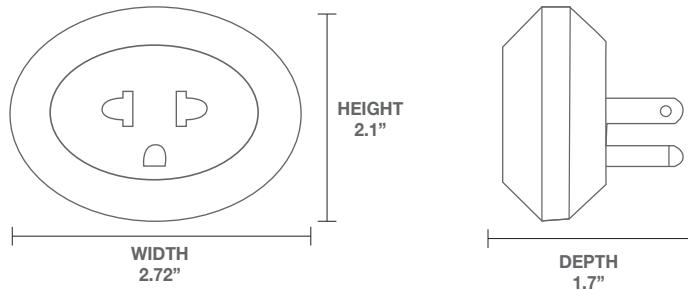

PRODUCT SPECIFICATIONS

Wattage	0.5W
Lumens	15LM MAX
Lifetime	25,000 hours
Function	Dusk to Dawn with Plug
Color Temperature	3000K
Certifications	ETL/CETL, FCC
Warranty	2 years

DETAILED DIMENSIONS

FEATURES