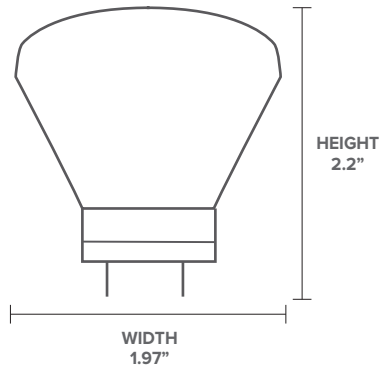

LED Lighting - LED SPOTLIGHT

This energy-efficient LED bulb is ideal for all your lighting needs. This bulb is completely dimmable and is perfect for spot lighting, accenting and general room lighting. With a lifetime of 25,000 hours, it reduces the hassle of frequent bulb replacements and saves you money in the long run.

PRODUCT SPECIFICATIONS

Light Source	LED
Rated Voltage	120V
Lifetime	25,000 hours
Bulb Type	Spot Light
Color Temperature	27K/30K/40K/50K
Base	GU5.3 2-Pin
CRI	80
UL Fixture Rating	Enclosed
Shatterproof	Yes
Beam Angle	35°
Dimmability	Yes*
Certifications	cULus, RoHS, FCC
Warranty	3 years

*This lamp may not be compatible with all dimmers.

DETAILED DIMENSIONS

FEATURES

- Approved for fully enclosed fixtures
- Dimmable
- 3 year warranty

MODEL INFORMATION

MODEL	WATTAGE	EQUIVALENT	LUMENS	UL ENVIROMENTAL RATING	CASE QTY
6.5W/MR16/27K	6.5W	50W	520	DAMP	24
6.5W/MR16/30K	6.5W	50W	520	DAMP	24
6.5W/MR16/40K	6.5W	50W	520	DAMP	24
6.5W/MR16/50K	6.5W	50W	520	DAMP	24