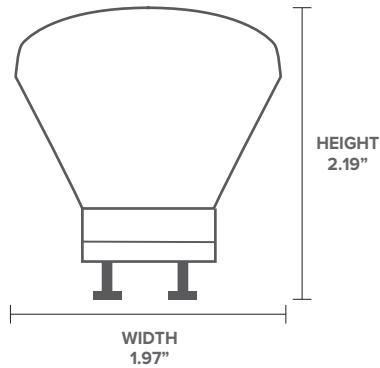

### PRODUCT SPECIFICATIONS

Light Source	LED
Rated Voltage	120V
Lifetime	25,000 hours
Bulb Type	Spot Light
Color Temperature	27K/30K/40K/50K
Base	GU10
CRI	80
Shatterproof	Yes
Beam Angle	40°
Dimmability	Yes*
Certifications	cULus, RoHS, FCC
Warranty	3 years

### DETAILED DIMENSIONS