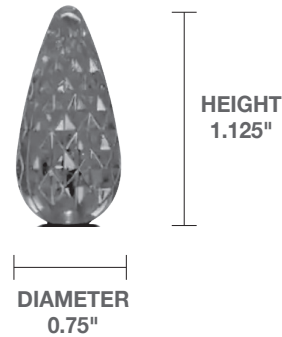

LED Lighting - HOLIDAY LED STRING LIGHTS

Empower your utility customers with effortless holiday decorating using our energy-efficient C6 LED diamond-cut faceted string lights. These durable, weather-resistant lights illuminate any space, indoors or out, from Christmas trees to patios. Each 23.6-foot strand features 70 cool-to-the-touch LED bulbs for a warm glow and energy savings. End-to-end connectivity allows linking up to 45 strands (3150 lights) for large-scale displays, ideal for any celebration. Backed by a 3-year warranty and including spares, these lights ensure customer satisfaction.

PRODUCT SPECIFICATIONS

Voltage	120V AC
Wattage	4.5W
Bulb Type	C6 LED (Diamond Cut Faceted)
Bulb Spacing	4" inches
Wire Color	Green
Strand Length	23.6 ft.
Number of Bulbs	70 per strand
Lifetime Hours	25,000
Warranty	3 Years
Usage	Indoor / outdoor
Certifications	UL, Energy Star

DETAILED DIMENSIONS

FEATURES

- Connects up to 45 strings 
- 23.6' long green cord 
- Evenly spaced 4" apart 
- Includes 2 spare C6 bulbs and fuses 

MODEL INFORMATION

MODEL	LED COLOR(S)	DIMMABILITY	PACK SIZE	CASE QTY
C6/L70/WW/4IN	WARM WHITE	NO	1	24
C6/L70/MC/4IN	RED, YELLOW, BLUE GREEN, ORANGE	NO	1	24