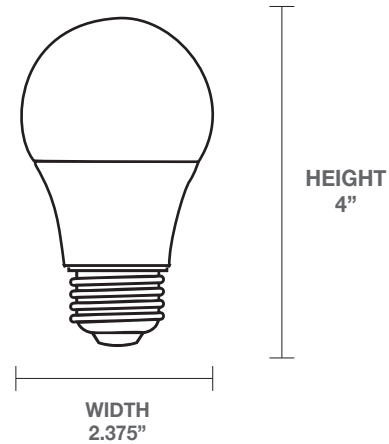

LED Lighting - HIGH EFFICIENCY LED BULBS

Greenlite's High Efficiency LED bulbs for general household use are groundbreaking. As the lighting industry advances, Greenlite continues to deliver innovative lighting solutions for significant energy savings. These High Efficiency bulbs, identical in size and shape to traditional LED A19s, boast 133,137 and 145 lumens per watt, a 5x longer lifespan, and over 90% energy savings.

PRODUCT SPECIFICATIONS

Light Source	LED
Bulb Shape	A19
Base	E26 Medium
CCT	3000K - Bright White
UL Location Rating	Damp
Warranty	3 Years
Certifications	cULus, RoHS

DETAILED DIMENSIONS

FEATURES

- Shatterproof 
- High lumens per watt 
- 90% energy savings 