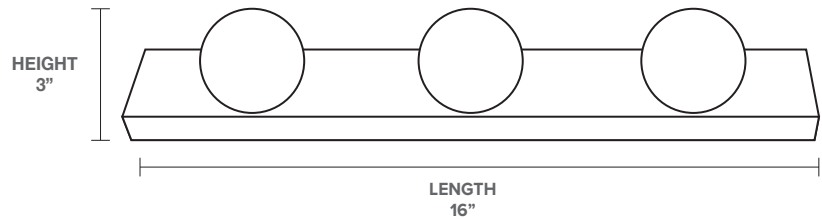

## LED Lighting - 15W LED GLOBE FIXTURE

With integrated LED technology, this multi-purpose fixture requires no assembly or maintenance and is packaged with double-sided tape and screws for simple installation. Simply plug it in and bring brightness to any room in your home.

### DETAILED DIMENSIONS