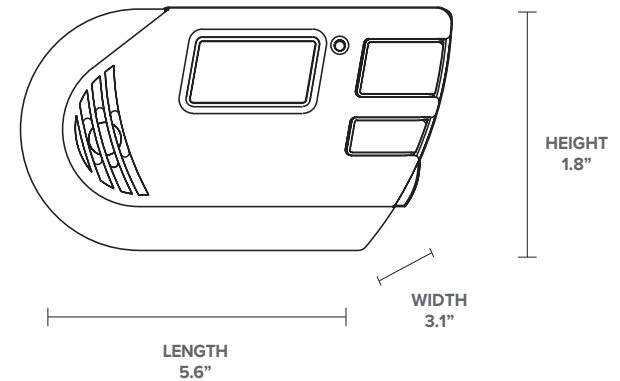

Air Quality and Home Safety - COMBO EXPLOSIVE GAS AND CARBON MONOXIDE ALARM WITH DIGITAL DISPLAY

This Combo Explosive Gas and Carbon Monoxide Alarm with Digital Display offers comprehensive home safety by detecting propane, methane, and carbon monoxide. This alarm features a simple plug-in setup, a clear backlit display for monitoring gas levels, and a battery backup for uninterrupted protection. Its loud 85-decibel alarm ensures you're alerted to any danger.

PRODUCT SPECIFICATIONS

Model	GCO1
Product Type	Explosive Gas Alarm
Power Rating	120VAC, 0.25A
Sensor Type	Electrochemical
Power Source	Plug-in
Number of Batteries	1
Battery Replaceable	Yes
Battery Back-up	Yes
Back-up Battery Size	9V
Sound Level	85dB at 10 feet
Product Weight	0.9 lb
Certifications	Conforms to UL STD 1484 and UL STD 2034
Warranty	5 Years Limited

DETAILED DIMENSIONS

FEATURES

- 3-Gas Protection: CO, Propane, Methane
- Plugs into any standard AC outlet
- Reliable 9-volt battery backup
- Clear Digital Display

MODEL INFORMATION

MODEL	CASE QTY
GCO1	6

1-877-255-0004 | info@greenliteusa.com

www.greenliteusa.com

V1 - 20250402