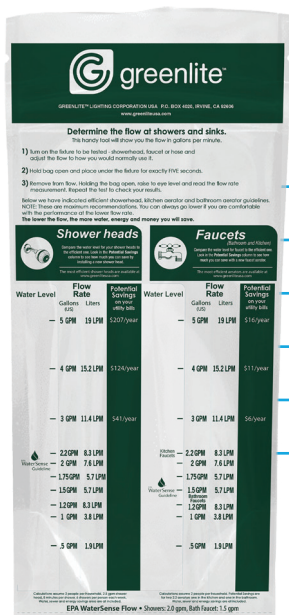

Water Conservation - FLOW RATE BAG

A Greenlite's flow rate bag allows you to check your showerheads and aerators and measure how much water you are using. To use simply place the bag under the showerhead or aerator and turn on the water for 5 seconds. The lines on the bag act as a gallons per minute calculator.

PRODUCT SPECIFICATIONS

| | |
|-----------------------------|---------------------|
| Water-Saving | Accessory |
| Measurements | GPM and LPM |
| Showerhead Flow Rate | Yes |
| Faucet Flow Rate | Yes |
| Finish | Transparent Plastic |

DETAILED DIMENSIONS

FEATURES

- Sturdy plastic bag
- Easy to use
- Instructions printed on bag
- Reusable
- Saves water and energy
- GPM Markers at 0.5, 1, 1.2, 1.5, 1.75, 2, 2.2, 3, 4, and 5.

MODEL INFORMATION