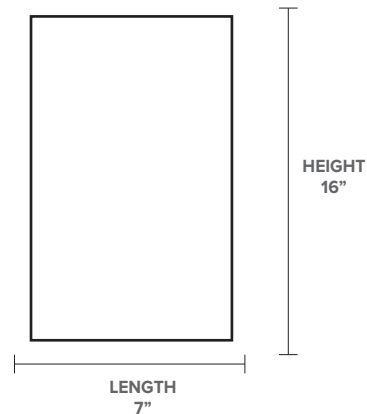

Water Conservation - FLOW RATE BAG

A Greenlite's flow rate bag allows you to check your showerheads and aerators and measure how much water you are using. To use simply place the bag under the showerhead or aerator and turn on the water for 5 seconds. The lines on the bag act as a gallons per minute calculator.

PRODUCT SPECIFICATIONS

| | |
|-----------------------------|---------------------|
| Water-Saving | Accessory |
| Measurements | GPM and LPM |
| Showerhead Flow Rate | Yes |
| Faucet Flow Rate | Yes |
| Finish | Transparent Plastic |

DETAILED DIMENSIONS

FEATURES

- Sturdy plastic bag
- Easy to use
- Instructions printed on bag
- Reusable
- Saves water and energy
- GPM Markers at 0.5, 1, 1.2, 1.5, 1.75, 2, 2.2, 3, 4, and 5.

MODEL INFORMATION