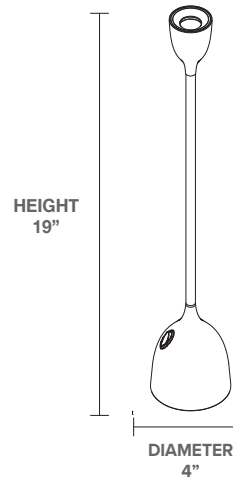

LED Lighting - 3.5W DESKLAMP

Low wattage, energy-saving LED desk lamps. No bulbs required! Flexible neck bends into place and holds for direct light just where you need it. Available in white and black.

PRODUCT SPECIFICATIONS

Wattage	3.5W
Voltage/Current	120V 60Hz
Lumens	300LM
Lifetime	30,000 hours
Color Temperature	3000K
Power Source	Plug-in
Control	Switch ON/OFF
Certifications	ETL
Color Availability	White and black
Warranty	3 years

DETAILED DIMENSIONS

FEATURES

- Integrated LED technology
- Flexible neck
- Sleek & modern design
- Fully assembled

MODEL INFORMATION

MODEL NUMBER	PACK SIZE	CASE QTY
3.5W/DL/W/2	2	12

1-877-255-0004 | info@greenliteusa.com