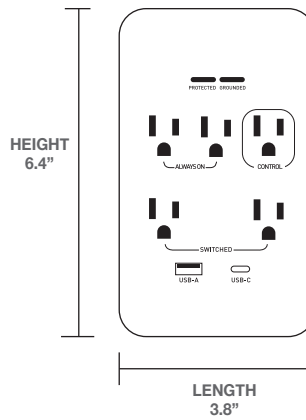

PRODUCT SPECIFICATIONS

Voltage	125 VAC
VPR Rating	700V L-N, 900V N-G, L-G, TYPE 3 SPD
Power Rating	15A 125VAC 60Hz
Maximum Continuous Operating Voltage	210 VAC
Surge Protection	1225 Joules, 1875W
On/off Resettable Circuit Break	Rated 15A
Max Total Spike Voltage	6000V
Max Total Spike Current	3000A
Clamping Response Time	< 1ns
Standby Power	< 1W
Minimum Control Outlet Switched On Power	10W±2W
Plug Type	Wall mounted
Certifications	cETLus, RoHS
Warranty	2 years

DETAILED DIMENSIONS

5 OUTLETS WITH 2 USB PORTS

<p>2 X ALWAYS-ON OUTLETS</p> <p>DVR/Router Modem/Cable/Satellite</p>	<p>2 X SWITCHED OUTLETS</p> <p>DVD/Blu-ray Game Console Printer/Copier AV Receiver</p>	<p>1X CONTROL OUTLET</p> <p>TV PC</p>	<p>2X USB PORTS</p> <p>Tablet Phone</p>
---	---	--	--