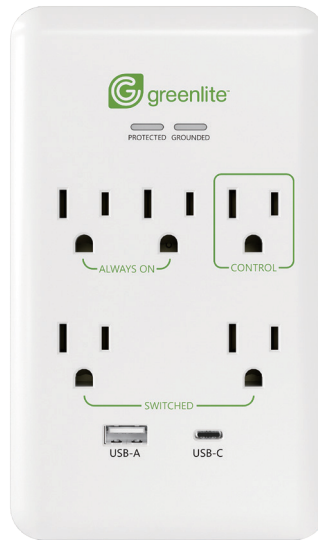

Energy Conservation - TIER 1 ADVANCED POWER STRIP – 5 OUTLETS WITH USB PORTS

Save energy and protect your devices with this smart power strip. Automatically powers off unused devices and provides surge protection.

DETAILED DIMENSIONS

5 OUTLETS WITH 2 USB PORTS

<p>2 X ALWAYS-ON OUTLETS</p> <p>DVR/Router Modem/Cable/Satellite</p>	<p>2 X SWITCHED OUTLETS</p> <p>DVD/Blu-ray Game Console Printer/Copier AV Receiver</p>	<p>1X CONTROL OUTLET</p> <p>TV PC</p>	<p>2X USB PORTS</p> <p>Tablet Phone</p>
---	---	--	--

MODEL INFORMATION

MODEL	CASE QTY
APS/T105USB	36

1-877-255-0004 | info@greenliteusa.com
www.greenliteusa.com

V1-012325

FEATURES

- 1225 Joules
- Reduces standby power
- Compatible with >99% TVs
- Prolongs life of electronics
- Compact wall-mount design
- USB-A/USB-C charging ports
- Built-in shelf