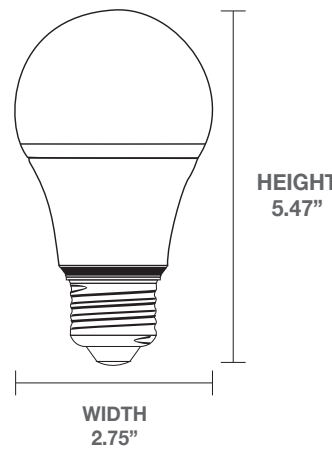

### PRODUCT SPECIFICATIONS

Wattage	7W
Equivalent	60W
Lumens	600
Lifetime	15,000 hours
Color Temperature	3000K Bright White
Dimmability	Non-dimmable
Base	E26 medium base
Certifications	ETL
UL Location Rating	Damp
Warranty	1 year

### DETAILED DIMENSIONS