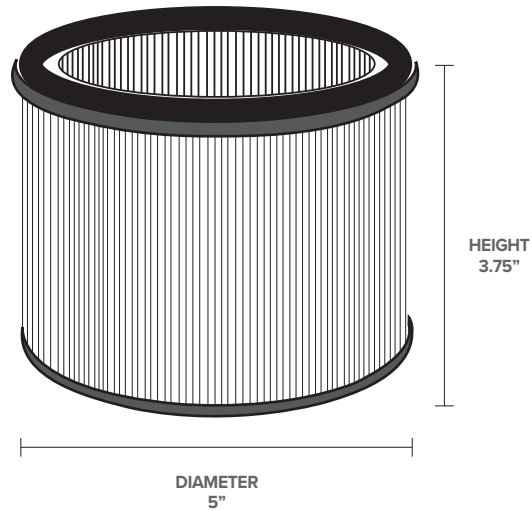

Air Quality and Home Safety - FILTER REPLACEMENT - 7W AIR PURIFIER

Breathe easier with the Greenlite HEPA-Type Replacement Filter. This filter features multiple layers, including a pre-filter, HEPA-Type filter, and activated carbon filter, to capture 99.97% of airborne particles, including dust, pollen, pet dander, smoke, and odors. Designed for the 7W Air Purifier, it ensures cleaner and healthier air in your home or office. Easy installation and long-lasting performance make it a breeze to maintain optimal air quality.

PRODUCT SPECIFICATIONS

Filter Type	HEPA-Type
Average Filter Life	6 months

DETAILED DIMENSIONS

FEATURES

- HEPA-Type Filter
- Easy installation
- 360° Filtration
- Captures 99.97% of airborne particles as small as 0.3 microns