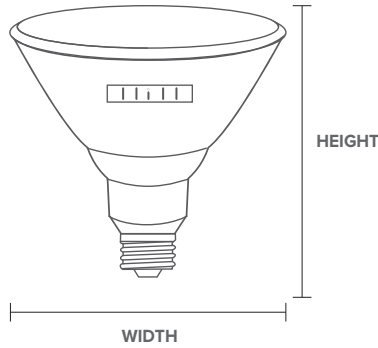

DETAILED DIMENSIONS

FEATURES

- 5CCT Selectable CCT (27/30/35/40/50K)
- Dimmable
- 2 years warranty

PAR20
5W/PAR20D/5CCT

PAR30 SHORT
9W/PAR30D/SN/5CCT

PAR30 LONG
9W/PAR30D/5CCT

PAR38
12W/PAR38D/5CCT

MODEL INFORMATION

MODEL	WATTAGE	LUMENS	UL ENVIRONMENTAL RATING	WIDTH IN "	HEIGHT IN "	CASE QTY
5W/PAR20D/5CCT	5W	500	WET	2.48"	3.42"	24
9W/PAR30D/5CCT	9W	800	DAMP	3.74"	4.64"	24
9W/PAR30D/SN/5CCT	9W	800	DAMP	3.74"	3.7"	24
12W/PAR38D/5CCT	12W	1200	WET	5.07"	4.76"	24