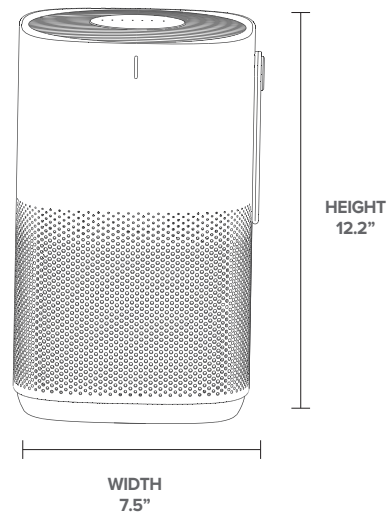

DETAILED DIMENSIONS

FEATURES

- 3 fan speeds: Low, med, high
- Whisper-quiet operation
- Compact and powerful air purification
- Captures dust, pet dander, pollen, smoke, and odors
- Easy-to-use touchscreen with filter change reminder

MODEL INFORMATION

MODEL	CASE QTY
G-PURE-25W	4

1-877-255-0004 | info@greenliteusa.com

www.greenliteusa.com

V1 - 20250127