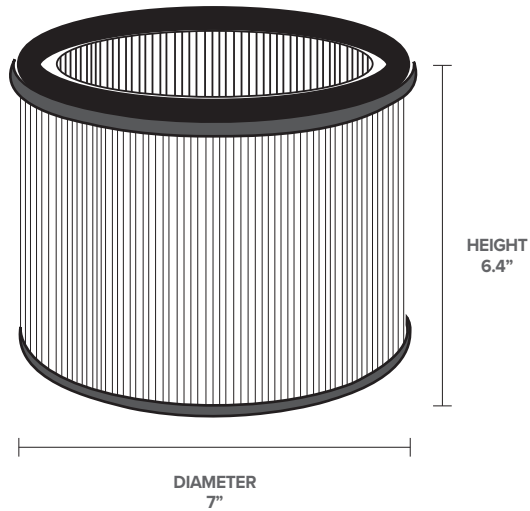

Air Quality and Home Safety - FILTER REPLACEMENT - 25W AIR PURIFIER

Breathe easier with the Greenlite HEPA-Type Replacement Filter. This filter features multiple layers, including a pre-filter, HEPA-Type filter, and activated carbon filter, to capture 99.97% of airborne particles, including dust, pollen, pet dander, smoke, and odors. Designed for the 25W Air Purifier, it ensures cleaner and healthier air in your home or office. Easy installation and long-lasting performance make it a breeze to maintain optimal air quality.

PRODUCT SPECIFICATIONS

| | |
|---------------------|-----------|
| Filter Type | HEPA-Type |
| Average Filter Life | 6 months |

DETAILED DIMENSIONS

FEATURES

- HEPA-Type Filter
- Easy installation
- 360° Filtration
- Captures 99.97% of airborne particles as small as 0.3 microns