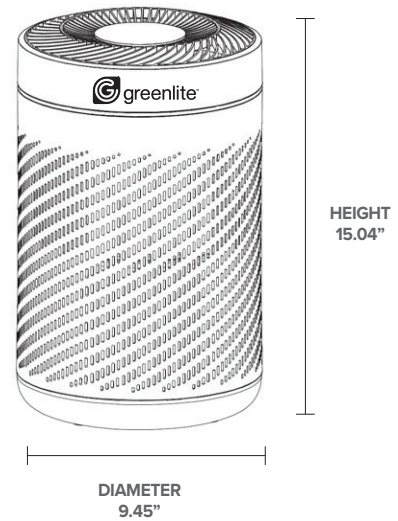

DETAILED DIMENSIONS

FEATURES

- 3 fan modes: Automatic, Sleep, High
- Whisper-quiet operation
- Compact and powerful air purification
- Captures dust, pet dander, pollen, smoke, and odors
- Easy-to-use touchscreen