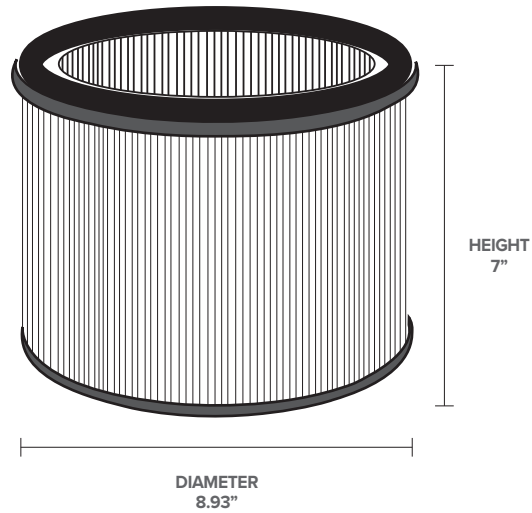

Air Quality and Home Safety - FILTER REPLACEMENT - 22W AIR PURIFIER

Breathe easier with the Greenlite HEPA-Type Replacement Filter. This filter features multiple layers, including a pre-filter, HEPA-Type filter, and activated carbon filter, to capture 99.97% of airborne particles, including dust, pollen, pet dander, smoke, and odors. Designed for the 22W Air Purifier, it ensures cleaner and healthier air in your home or office. Easy installation and long-lasting performance make it a breeze to maintain optimal air quality.

PRODUCT SPECIFICATIONS

Filter Type	HEPA-Type
Average Filter Life	6 months

DETAILED DIMENSIONS

FEATURES

- HEPA-Type Filter
- Easy installation
- 360° Filtration
- Captures 99.97% of airborne particles as small as 0.3 microns