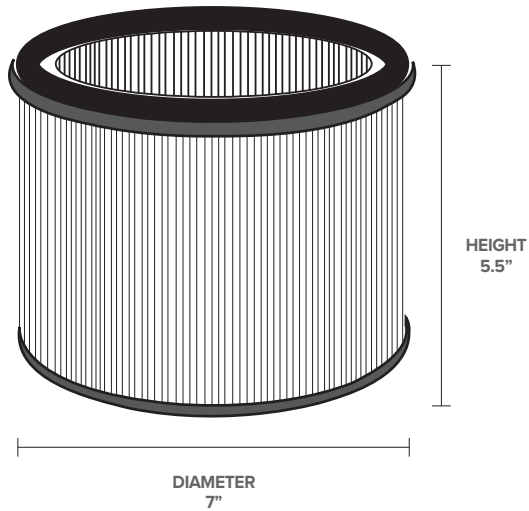

Air Quality and Home Safety - FILTER REPLACEMENT - 15W AIR PURIFIER

Breathe easier with the Greenlite HEPA-Type Replacement Filter. This filter features multiple layers, including a pre-filter, HEPA-Type filter, and activated carbon filter, to capture 99.97% of airborne particles, including dust, pollen, pet dander, smoke, and odors. Designed for the 15W Air Purifier, it ensures cleaner and healthier air in your home or office. Easy installation and long-lasting performance make it a breeze to maintain optimal air quality.

PRODUCT SPECIFICATIONS

Filter Type	HEPA-Type
Average Filter Life	6 months

DETAILED DIMENSIONS

FEATURES

- HEPA-Type Filter
- Easy installation
- 360° Filtration
- Captures 99.97% of airborne particles as small as 0.3 microns