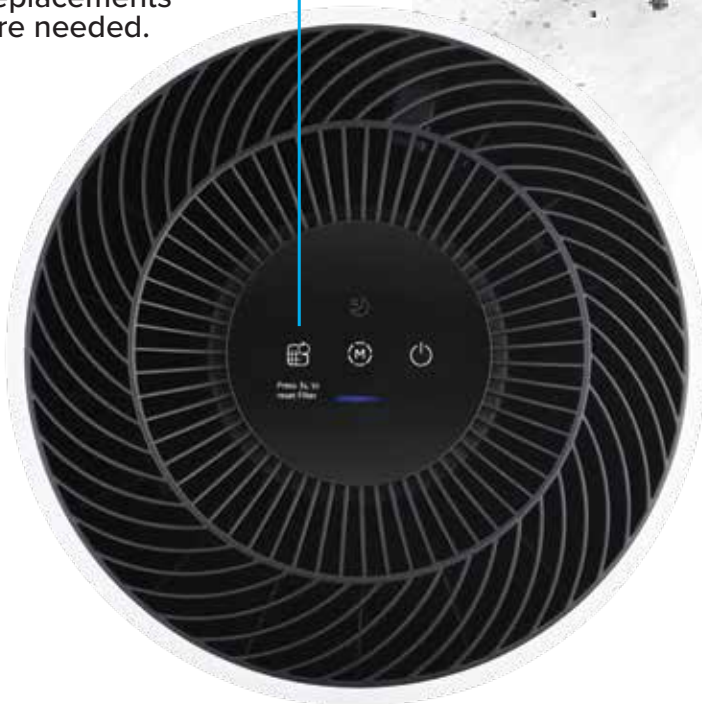

AIR PURIFIER

Healthy Home

Greenlite’s powerful air purifier has an H13 True HEPA filter and removes 99.97% of airborne particles. The unit is known for its compact size, power, and quietness. It blends style and technology with power and quality long-term air cleaning. The unit is the perfect choice for residential applications, student dormitories and offices of up to 225 square feet.

Removes:

Removes
99.97%
of airborne
particles

SPECIFICATIONS

Dimensions	9.45" x 9.45" x 15.04"
Weight (Lbs)	6.17
Voltage (V)	120
Wattage (W)	22
Noise Level	Min: 22dBA , Max: 55 dBA
Room Size (Sq. Ft.)	225 Sq. Ft.
Dust-Free CADR (cfm)	147
Smoke-Free CADR (cfm)	145
Pollen-Free CADR (cfm)	157
Annual Energy Use (kWh/year)	124.97
Filter	H13 True HEPA filter
Touch Screen	Yes
Cleaning Level	3 Fan Speed (Auto/Sleep/High)

Sleep Mode	Yes
360° Coverage	Yes
Auto Mode	Yes
Air Quality Sensor	Yes (4 color LED)
Average Filter Life	6 months

- Excellent Air Quality
Blue Light On
- Good Air Quality
Green Light On
- Medium Air Quality
Orange Light On
- Bad Air Quality
Red Light On

H13 True HEPA Filters

99.97% Particle Removal Rate

360° Filtration

Filter change indicator lets you know exactly when replacements are needed.

Pre-Filter:
can intercept large suspended hair and dust particles.