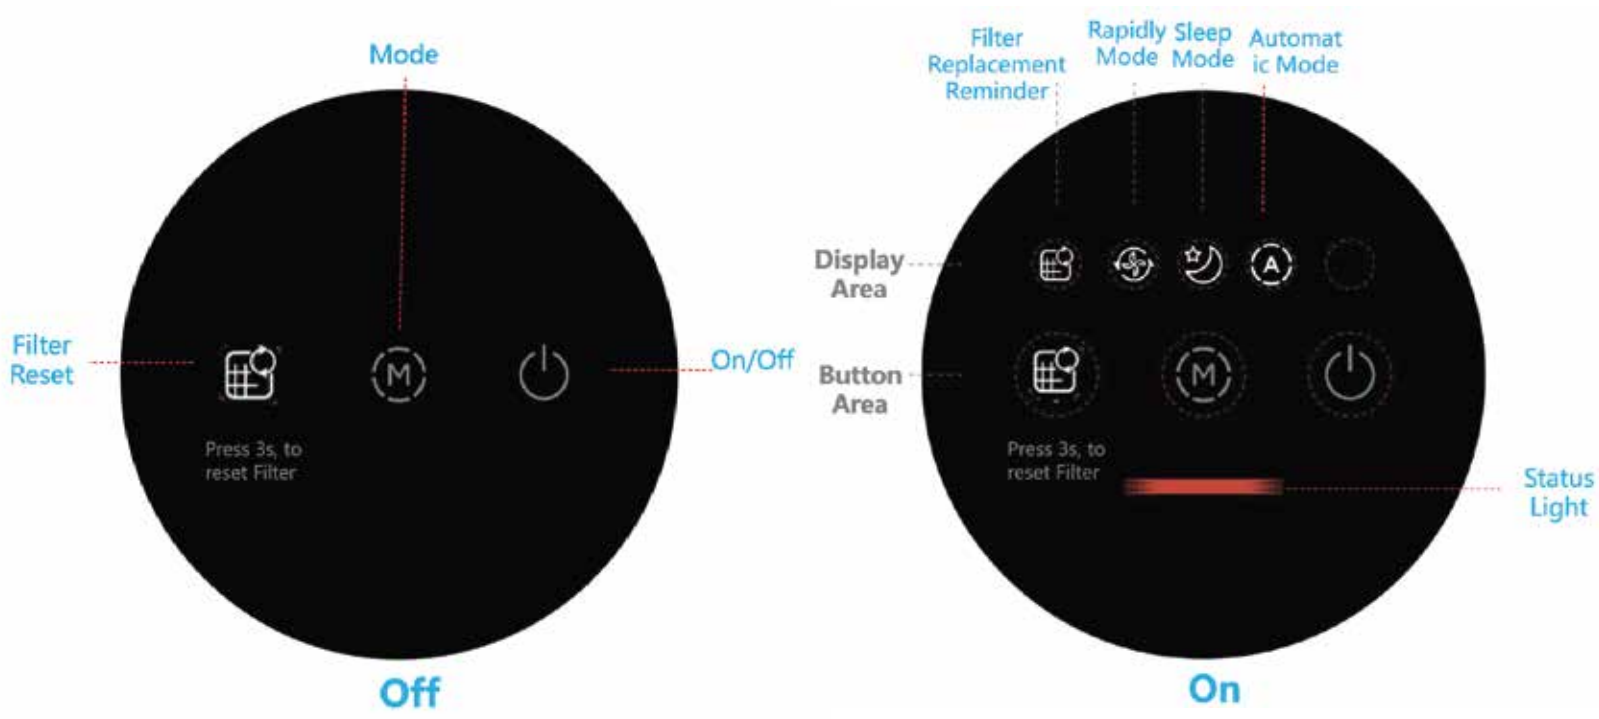

Removes:

Removes
99.97%
of airborne
particles

SPECIFICATIONS

Dimensions	9.45" x 9.45" x 15.04"
Weight (Lbs)	6.17
Voltage (V)	120
Wattage (W)	22
Noise Level	Min: 22dBA , Max: 55 dBA
Room Size (Sq. Ft.)	225 Sq. Ft.
Dust-Free CADR (cfm)	147
Smoke-Free CADR (cfm)	145
Pollen-Free CADR (cfm)	157
Annual Energy Use (kWh/year)	124.97
Filter	H13 True HEPA filter
Touch Screen	Yes
Cleaning Level	3 Fan Speed (Auto/Sleep/High)

Sleep Mode	Yes
360° Coverage	Yes
Auto Mode	Yes
Air Quality Sensor	Yes (4 color LED)
Average Filter Life	6 months

- Excellent Air Quality
Blue Light On
- Good Air Quality
Green Light On
- Medium Air Quality
Orange Light On
- Bad Air Quality
Red Light On

H13 True HEPA Filters

99.97% Particle Removal Rate

360° Filtration

Filter change indicator lets you know exactly when replacements are needed.

Pre-Filter:
can intercept large suspended hair and dust particles.

H13 HEPA Filter:
can remove micron level micro particles and block bacteria.

Smart air
quality sensor

Quickly monitors air quality
and detects the sensors sensitivity

- Real-time monitoring
- Automatically optimizes purification speed
- Can monitor particles with a particle size of 0.3µm