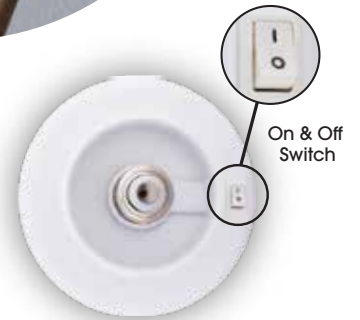

FIXTURES Plug & Play

Any electrical outlet instantly becomes a light source!

This ENERGY STAR® fixture can be installed on the ceiling and a handy socket adapter is included. An integrated LED means no bulbs to change ever! This decorative all purpose fixture is perfect for both renters and homeowners, with no installation required. Available in 3000K and 5000K.

35000 HRS

No Bulbs Required

Bright
as a
60W
light bulb.

FIXTURES
Plug & Play

NON-DIMMABLE

Model	Replaces	Lumens	CCT	Base Type	UL Location Rating	Rated Life Hours	Warranty Years	Dimensions	Case Quantity	ENERGY STAR
11W LED All Purpose Fixture	60W	800	● ●	E26	Damp	35K	3	4.5" x 2.6"	24	●