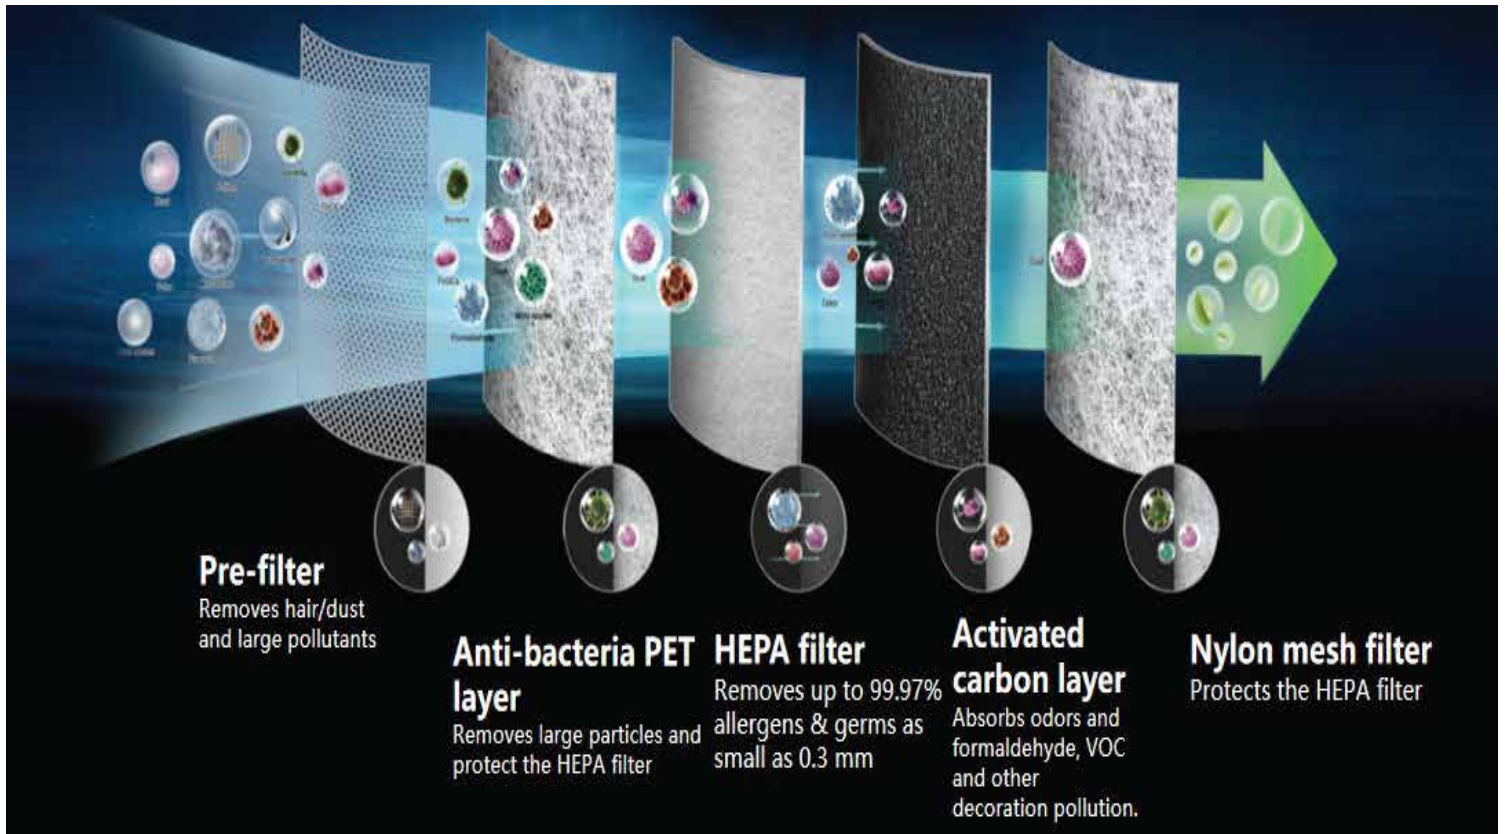

H13 True HEPA Filter

99.97% Particle Removal Rate

HEPA Filter

Captures small particles: pollen, tobacco smoke, dust.

Pre-Filter

Captures large particles: lint, fiber, hair, pet fur.

Replacement filter for Air Purifier KJ150G-K1

360° Filtration

Replacement filter sold separately. For best performance, replace every 6 months.