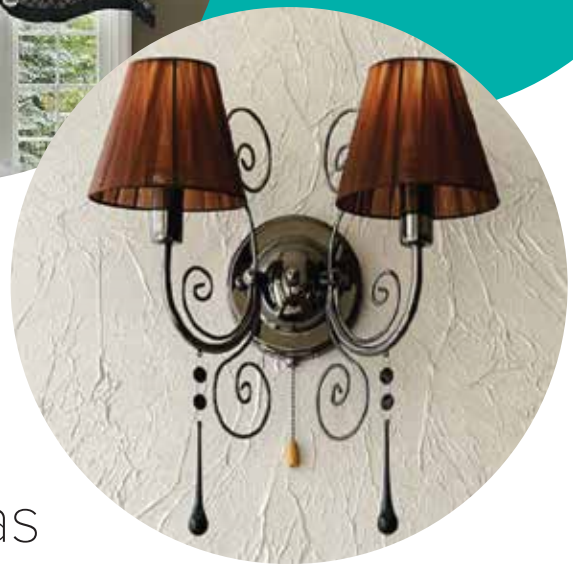

SPECIALTY LED Candelabras

DIMMABLE

Model	Replaces	Lumens	CCT		Bulb Shape	Bulb Base	UL Location Rating	UL Fixture Rating	Rated Life Hours	Warranty Years	Case Quantity	ENERGY STAR
4W LED FILAMENT STYLE CLEAR TORPEDO	40W	330	●	●	B10	E12	Damp	Enclosed	15K	3	48	●
4W LED FILAMENT STYLE CLEAR TORPEDO	40W	330	●	●	B10	E26	Damp	Enclosed	15K	3	48	●
4W LED FILAMENT STYLE CLEAR FLAME TIP	60W	330	●	●	B10	E12	Damp	Enclosed	15K	3	48	●
4.5W LED FILAMENT STYLE CLEAR TORPEDO	40W	500	●	●	B10	E12	Damp	Enclosed	15K	3	48	●
5W LED FILAMENT STYLE CLEAR TORPEDO	60W	500	●	●	B10	E26	Damp	Enclosed	15K	3	48	●
4W LED FILAMENT STYLE AMBER TORPEDO	40W	260	●	●	B11	E12	Wet	Enclosed	15K	3	48	●
4W LED FILAMENT STYLE AMBER FLAME TIP	40W	300	●	●	CA11	E12	Wet	Enclosed	15K	3	48	●
4W LED FILAMENT STYLE AMBER FLAME TIP	40W	300	●	●	CA11	E26	Wet	Enclosed	15K	3	48	●

● 2200K ● 2700K ● 3000K ● 4000K ● 5000K

Case Quantity: 1-Pack /48 4-Pack/24

* This lamp may not be compatible with all dimmers. Visit www.greenliteusa.com for dimmer compatibility information.