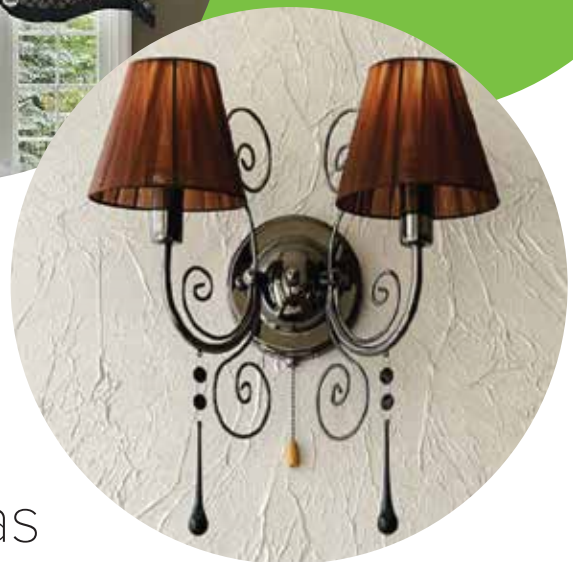

SPECIALTY LED Candelabras

DIMMABLE*

Model	Replaces	Lumens	CCT		Bulb Shape	Bulb Base	UL Location Rating	UL Fixture Rating	Rated Life Hours	Warranty Years	Case Quantity	ENERGY STAR
4W LED FILAMENT STYLE CLEAR TORPEDO	40W	330	●	●	B10	E12	Damp	Non-Enclosed**	15K	3	48	●
4W LED FILAMENT STYLE CLEAR TORPEDO	40W	330	●	●	B10	E26	Damp	Non-Enclosed**	15K	3	48	●
4W LED FILAMENT STYLE CLEAR FLAME TIP	40W	330	●	●	B10	E12	Damp	Non-Enclosed**	15K	3	48	●
4.5W LED FILAMENT STYLE CLEAR TORPEDO	60W	500	●	●	B10	E12	Damp	Non-Enclosed**	15K	3	48	●
5W LED FILAMENT STYLE CLEAR TORPEDO	60W	500	●	●	B10	E12	Damp	Non-Enclosed**	15K	3	48	●
4W LED FILAMENT STYLE AMBER TORPEDO	40W	260	●	●	B11	E12	Wet	Enclosed	15K	3	48	●
4W LED FILAMENT STYLE AMBER FLAME TIP	40W	300	●	●	CA11	E12	Wet	Enclosed	15K	3	48	●
4W LED FILAMENT STYLE AMBER FLAME TIP	40W	300	●	●	CA11	E26	Wet	Enclosed	15K	3	48	●

* This lamp may not be compatible with all dimmers. Visit www.greenliteusa.com for dimmer compatibility information.
** Available for fully enclosed fixtures.

● 2200K ● 2700K ● 3000K ● 4000K ● 5000K

Case Quantity: 1-Pack /48 4-Pack/24