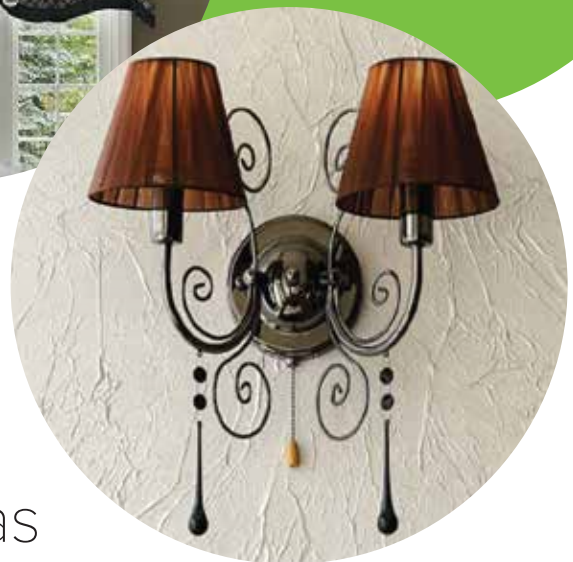

SPECIALTY LED Candelabras

DIMMABLE*

Model	Replaces	Lumens	CCT		Bulb Shape	Bulb Base	UL Location Rating	UL Fixture Rating	Rated Life Hours	Warranty Years	Case Quantity	ENERGY STAR
4W LED FILAMENT STYLE CLEAR TORPEDO	40W	330	●	●	B10	E12	Damp	Non-Enclosed**	15K	3	48	●
4W LED FILAMENT STYLE CLEAR TORPEDO	40W	330	●	●	B10	E26	Damp	Non-Enclosed**	15K	3	48	●
4W LED FILAMENT STYLE CLEAR FLAME TIP	60W	330	●	●	B10	E12	Damp	Non-Enclosed**	15K	3	48	●
4.5W LED FILAMENT STYLE CLEAR TORPEDO	40W	500	●	●	B10	E12	Damp	Non-Enclosed**	15K	3	48	●
5W LED FILAMENT STYLE CLEAR TORPEDO	60W	500	●	●	B10	E12	Damp	Non-Enclosed**	15K	3	48	●
4W LED FILAMENT STYLE AMBER TORPEDO	40W	260	●	●	B11	E12	Wet	Enclosed	15K	3	48	●
4W LED FILAMENT STYLE AMBER FLAME TIP	40W	300	●	●	CA11	E12	Wet	Enclosed	15K	3	48	●
4W LED FILAMENT STYLE AMBER FLAME TIP	40W	300	●	●	CA11	E26	Wet	Enclosed	15K	3	48	●

* This lamp may not be compatible with all dimmers. Visit www.greenliteusa.com for dimmer compatibility information.
** Available for fully enclosed fixtures.

● 2200K ● 2700K ● 3000K ● 4000K ● 5000K

Case Quantity: 1-Pack /48 4-Pack/24