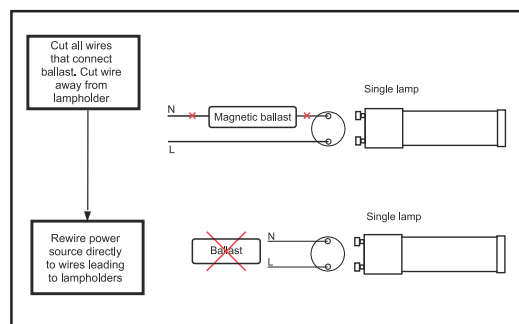

Enclosed Fixtures	Horizontal Mounted	Shatterproof	Damp Location	Bypass
GU24 Base	Vertical Mounted	50,000 HRS	Instant On	260° Beam Angle

Installation Instructions with Direct Ballast:

Figure 1. Electronic ballast fixture wiring modification

Figure 2. Magnetic ballast fixture wiring modification

LED 5W GU24 BASE 13W PL REPLACEMENT

Commercial

Hospitality

Retail

SPECIFICATIONS

40155
5W/LED/PLC/GU24/30K

Type	LED PL REPLACEMENT
Mount	Horizontal / Vertical
Base	GU24
Wattage	5W
CFL Equivalence	9W
Voltage - Frequency	120V-277VAC
Color Temperature (ANSI)	3000K
Lumens	520
Efficacy (LPW)	104
CRI	80
Beam Angle	260°
Dimmable	NO
Rated Lifetime (hrs.)	50,000
Dia. x MOL	1.46" x 3.93"
Warranty	5 Years