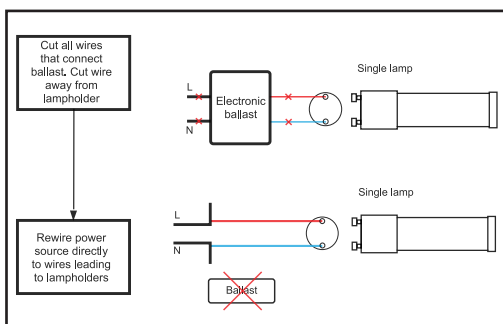

Enclosed Fixtures	Horizontal Mounted	Shatterproof	Damp Location	Bypass
GU24 Base	Vertical Mounted	50,000 HRS	Instant On	260° Beam Angle

Installation Instructions with Direct Ballast:

Figure 1. Electronic ballast fixture wiring modification

Figure 2. Magnetic ballast fixture wiring modification

LED 5W GU24 BASE 13W PL REPLACEMENT

Commercial

Hospitality

Retail

SPECIFICATIONS

40155
5W/LED/PLC/GU24/30K

Type	LED PL REPLACEMENT
Mount	Horizontal / Vertical
Base	GU24
Wattage	5W
CFL Equivalence	9W
Voltage - Frequency	120V-277VAC
Color Temperature (ANSI)	3000K
Lumens	520
Efficacy (LPW)	104
CRI	80
Beam Angle	260°
Dimmable	NO
Rated Lifetime (hrs.)	50,000
Dia. x MOL	1.46" x 3.93"
Warranty	5 Years