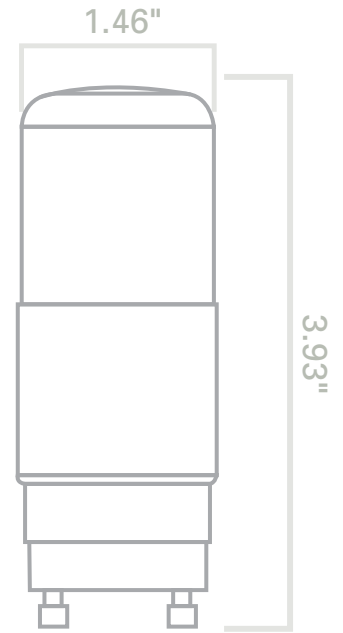

Enclosed Fixtures	Horizontal Mounted	Shatterproof	Damp Location	Bypass
GU24 Base	Vertical Mounted	50,000 HRS	Instant On	260° Beam Angle

Installation Instructions with Direct Ballast:

Figure 1. Electronic ballast fixture wiring modification

Figure 2. Magnetic ballast fixture wiring modification

LED 5W GU24 BASE 13W PL REPLACEMENT

Commercial

Hospitality

Retail

SPECIFICATIONS

40155
5W/LED/PLC/GU24/30K

Type	LED PL REPLACEMENT
Mount	Horizontal / Vertical
Base	GU24
Wattage	5W
CFL Equivalence	9W
Voltage - Frequency	120V-277VAC
Color Temperature (ANSI)	3000K
Lumens	520
Efficacy (LPW)	104
CRI	80
Beam Angle	260°
Dimmable	NO
Rated Lifetime (hrs.)	50,000
Dia. x MOL	1.46" x 3.93"
Warranty	5 Years