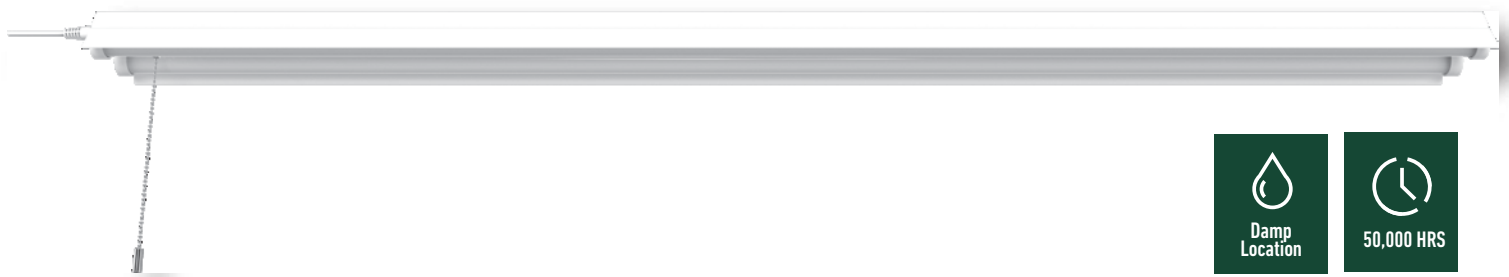

LED SHOPLITE

- Perfect to Replace Fluorescent Tubes
- 4000 Lumens
- 50,000 Hours
- UL Approved for **Damp Locations**
- Maintenance-Free
- Integrated LED - No Tubes Required

- Built-in On/Off Chain
- Light Weight Design
- No Tubes to Replace
- Fully Assembled
- 5 Year Warranty
- Linkable

LINKABLE

Greenlite's LED Shoplite allows you to easily customize your lighting. If you need more than one fixture in your workspace, this product makes it simple to link up to 5 fixtures using a link connector. Plus, with its lightweight design and the included mounting hardware, installation is easy.

LED SHOPLITE

Perfect for
Commercial & Residential
Applications

SPECIFICATIONS	48011
ENERGY STAR® Model#	40W/LSHL/NOD/2T/40K
Type	FIXTURE
Wattage	40W
Fluorescent Replacement	2 x 36W T8
Voltage - Frequency	120V
Color Temperature (ANSI)	Cool White 4000K
Lumens	4000
Bare Lamp Efficacy (LPW)	100
CRI	80
Power Factor	>0.9
Beam Angle	120°
Dimmable	No
Rated Lifetime (hrs.)	50,000
Dimensions	47.05 in x 5.18 in x 1.69 in
Warranty	5 Years
Weight	1300 g