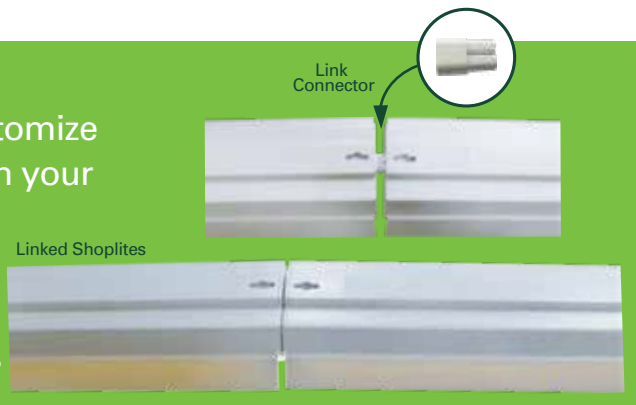

LED SHOPLITE

- Perfect to Replace Fluorescent Tubes
- 4000 Lumens
- 50,000 Hours
- UL Approved for **Damp Locations**
- Maintenance-Free
- Integrated LED - No Tubes Required

- Built-in On/Off Chain
- Light Weight Design
- No Tubes to Replace
- Fully Assembled
- 5 Year Warranty
- Linkable

LINKABLE

Greenlite's LED Shoplite allows you to easily customize your lighting. If you need more than one fixture in your workspace, this product makes it simple to link up to 5 fixtures using a link connector. Plus, with its lightweight design and the included mounting hardware, installation is easy.