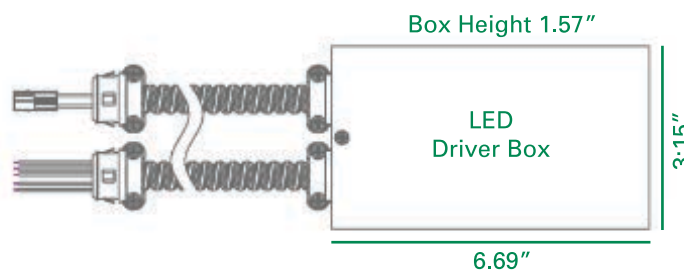

23W 6" Dimmable Commercial Downlight LED DOWNLIGHT

Features and Benefits:

- Fits existing commercial and architectural housing
- Quick connector and pre-wired conduit
- Diffused Light
- Voltage: 120-277V with 0-10V dimming
- 5-Year Warranty
- 60% Energy Savings

Included in the kit:

- LED Driver Box
- Safety Clip
- 3 Butterfly Clips
- Wire Connector
- 3 Retaining Clips

Description	Lumens	Life (Hours)	Incandescent Replacement	CRI	Beam Angle	CCT	
23W Dimmable LED Commercial Downlight	1700	35,000	2x18W CFL	83	90°	4000K	Pending (October)