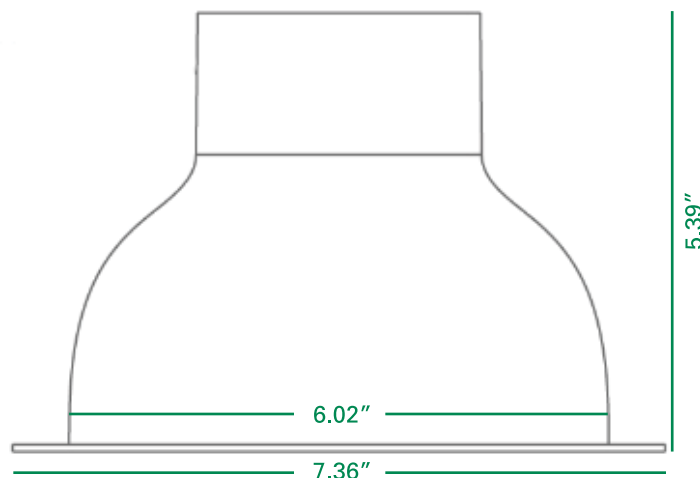

23W 6" Dimmable Commercial Downlight LED DOWNLIGHT

Features and Benefits:

- Fits existing commercial and architectural housing
- Quick connector and pre-wired conduit
- Diffused Light
- Voltage: 120-277V with 0-10V dimming
- 5-Year Warranty
- 60% Energy Savings