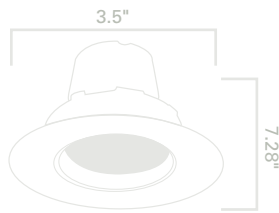

11W Dimmable 5" /6" Gimbal Recessed Can LED RETROFIT KIT

DIMMABLE

DAMP LOCATION

SHATTERPROOF

INSTANT ON

35,000 H

- 75W Replacement Using Only 11W
- 5 year warranty
- Installs in seconds
- Integrated LED chip technology
- Perfect to replace your incandescent and halogen cans

SKU	Description	Lumens	Life (Hours)	Incandescent Replacement	Beam Angle	CCT	CRI	
	11W LED 5"/6" Gimbal Recessed Can	750	35,000	75W	120°	3000K	80	
	11W LED 5"/6" Gimbal Recessed Can	750	35,000	75W	120°	4000K	80	