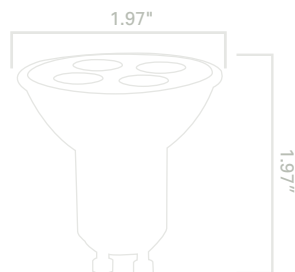

4.5W GU10 LED SPOTLIGHT

DIMMABLE

DAMP LOCATION

SHATTERPROOF

INSTANT ON

25,000 H

SPOTLIGHT

BRIGHT WHITE

Pallet Options

- 35W Replacement Using Only 4.5W
- 3 year warranty
- Perfect to replace your spotlight bulbs

SKU	Description	Lumens	Life (Hours)	Incandescent Replacement	M.O.L.	Beam Angle	CCT	CRI
	4.5W Dimmable LED GU10	300	25,000	35W	1.97"	40°	3000K	82