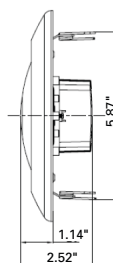

13W Dimmable 5-in-1 Disk Light LED Recessed & Surface Mount Kit

DIMMABLE

DAMP LOCATION

SHATTERPROOF

INSTANT ON

35,000 H

- 80W Replacement Using Only 13W
- 5 year warranty
- Installs in seconds
- Integrated LED chip technology
- Perfect to replace your incandescent and halogen cans

Pallet Options

100° BEAM ANGLE

Fits most 4", 5", 6" insulation contact, non-insulated contact and airtight construction housings. Can be used without recessed housings, utilizing 4" or 5" junction box (not included).