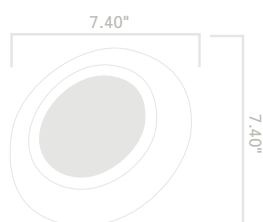

13W Dimmable 5-in-1 Disk Light LED Recessed & Surface Mount Kit

DIMMABLE

DAMP LOCATION

SHATTERPROOF

INSTANT ON

35,000 H

- 80W Replacement Using Only 13W
- 5 year warranty
- Installs in seconds
- Integrated LED chip technology
- Perfect to replace your incandescent and halogen cans

Pallet Options

100° BEAM ANGLE

Fits most 4", 5", 6" insulation contact, non-insulated contact and airtight construction housings. Can be used without recessed housings, utilizing 4" or 5" junction box (not included).