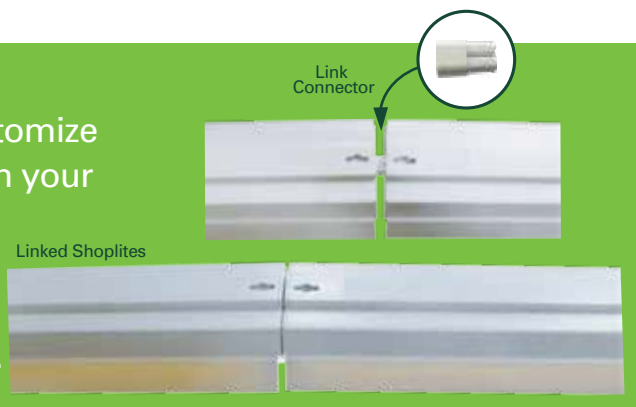

LED SHOPLITE

- Perfect to Replace Fluorescent Tubes
- 4000 Lumens
- 50,000 Hours
- UL Approved for **Damp Locations**
- Instant Full Brightness
- High Efficiency
- Maintenance-Free
- Integrated LED - No Tubes Required
- Built-in On/Off Chain
- Light Weight Design
- Durable Smooth Edge Housing
- No Humming
- No Tubes to Replace
- Fully Assembled
- 5 Year Warranty

LINKABLE

Greenlite's LED Shoplite allows you to easily customize your lighting. If you need more than one fixture in your workspace, this product makes it simple to link up to 5 fixtures using a link connector. Plus, with its lightweight design and the included mounting hardware, installation is easy.